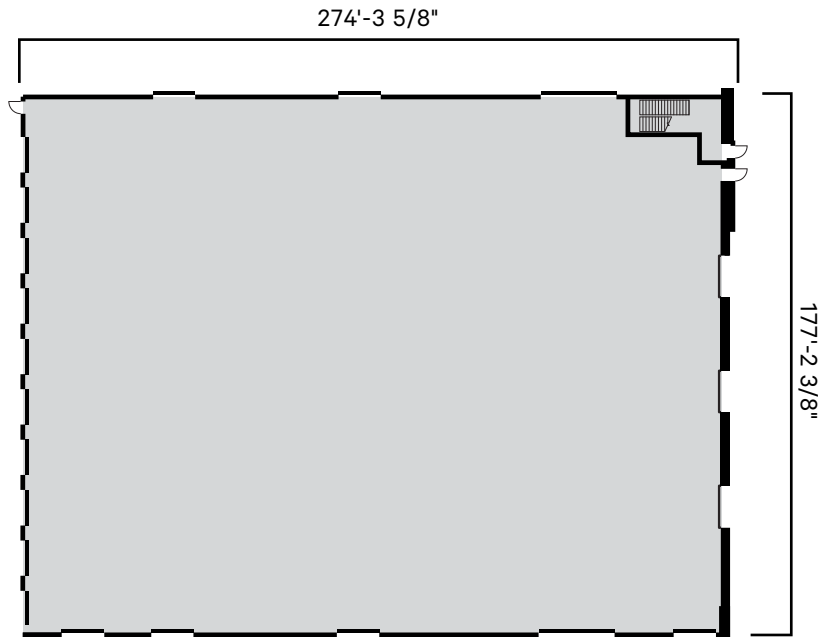

FLOOR PLAN

ACE SIX

USE	FLEXIBLE WAREHOUSE
SQ.FT.	48,931.0
CEILING HEIGHT	26'