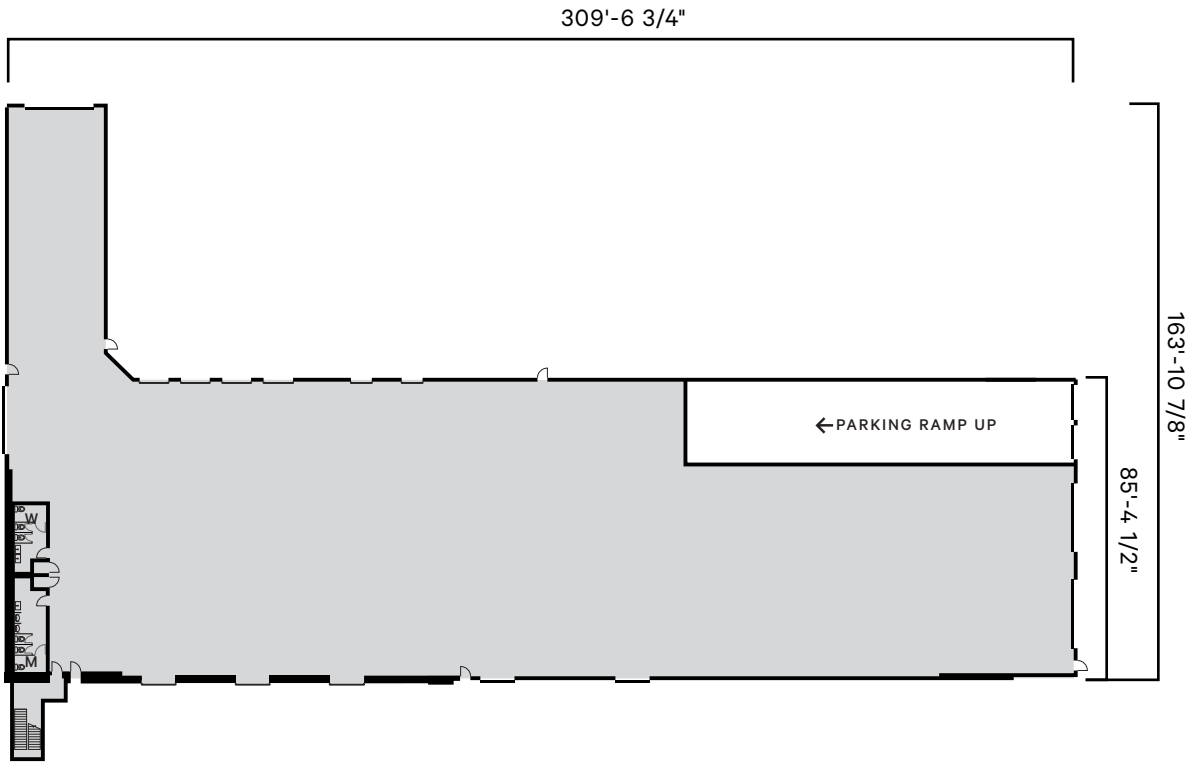

FLOOR PLAN

# ACE FIVE

USE	FLEXIBLE WAREHOUSE
SQ.FT.	26,619.3
CEILING HEIGHT	22'-0" to underside of roof