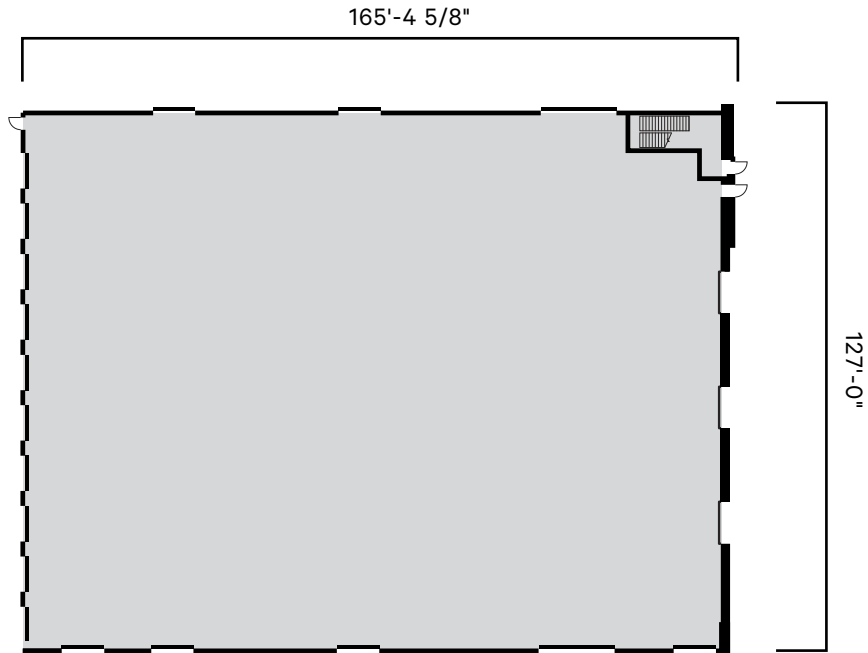

FLOOR PLAN

ACE THREE

USE	SOUND STAGE
SQ.FT.	21,148.8
CEILING HEIGHT	23'-6" to underside of roof