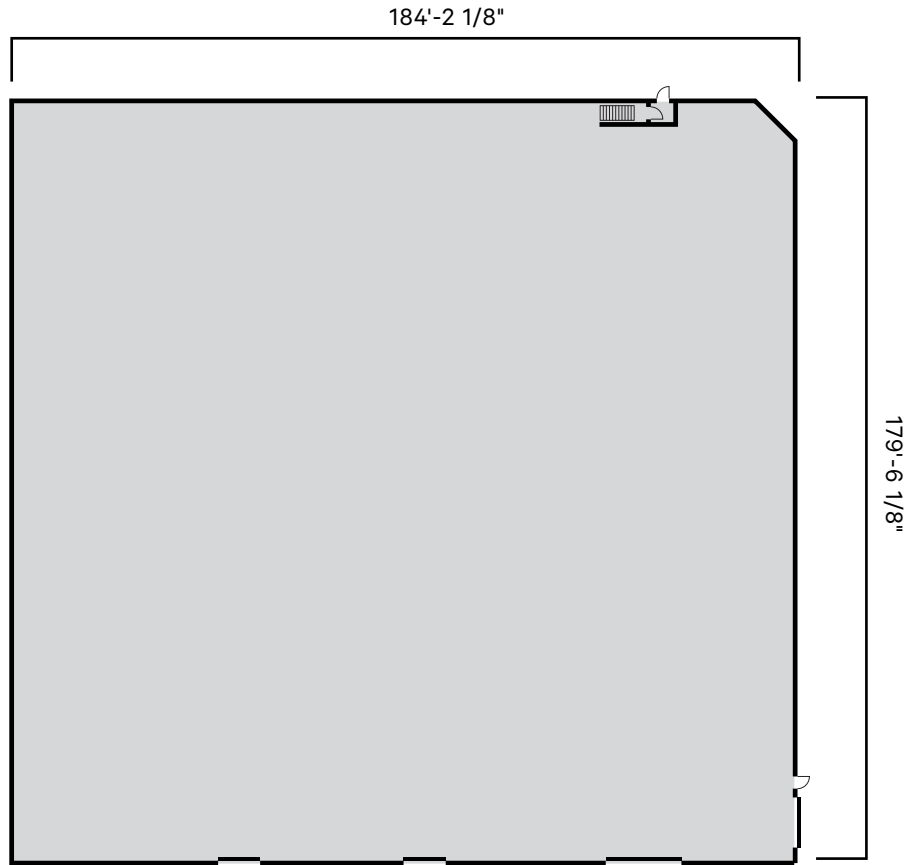

FLOOR PLAN

# ACE TWO

USE	SOUND STAGE
SQ.FT.	33,702.5
CEILING HEIGHT	20'-0" to underside of roof