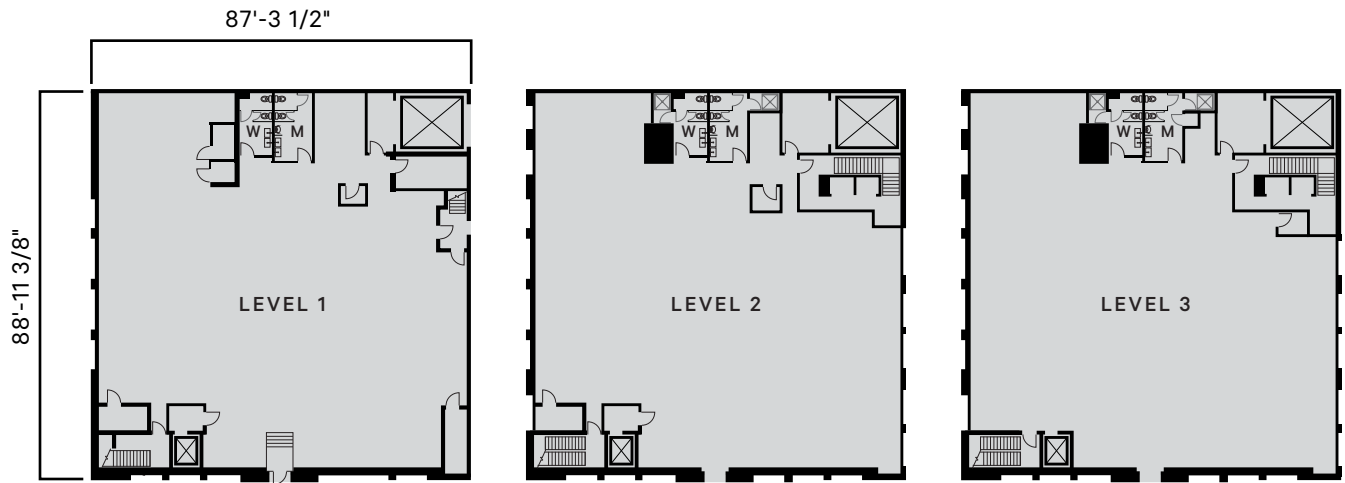

FLOOR PLAN

ACE ONE

USE	OFFICE
SQ.FT.	8,324.8 (PER FLOOR)
BUILDING LEVELS	3 STORIES