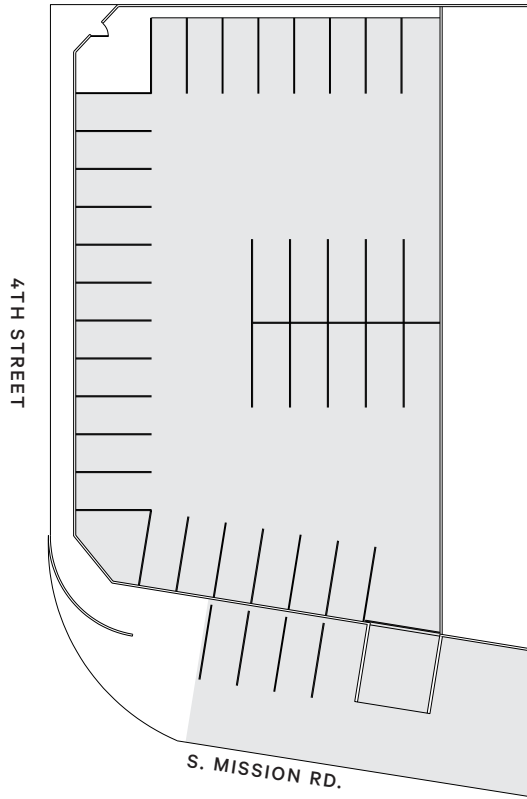

PARKING PLAN

LOT C

USE Flexible Space:
Parking, Catering, Basecamp

DIMENSIONS N/A

PARKING 35 CAR SPACES