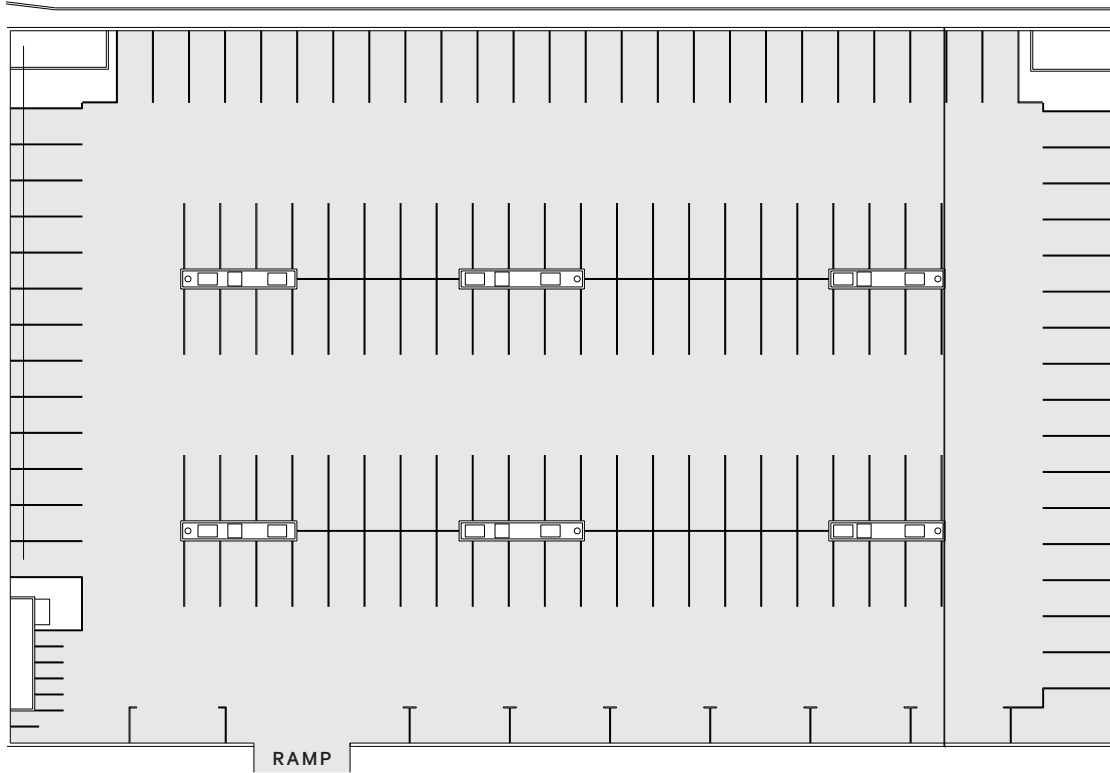

LOT D

USE Flexible Space:
Parking, Catering, Basecamp

DIMENSIONS N/A

PARKING 149 CAR SPACES