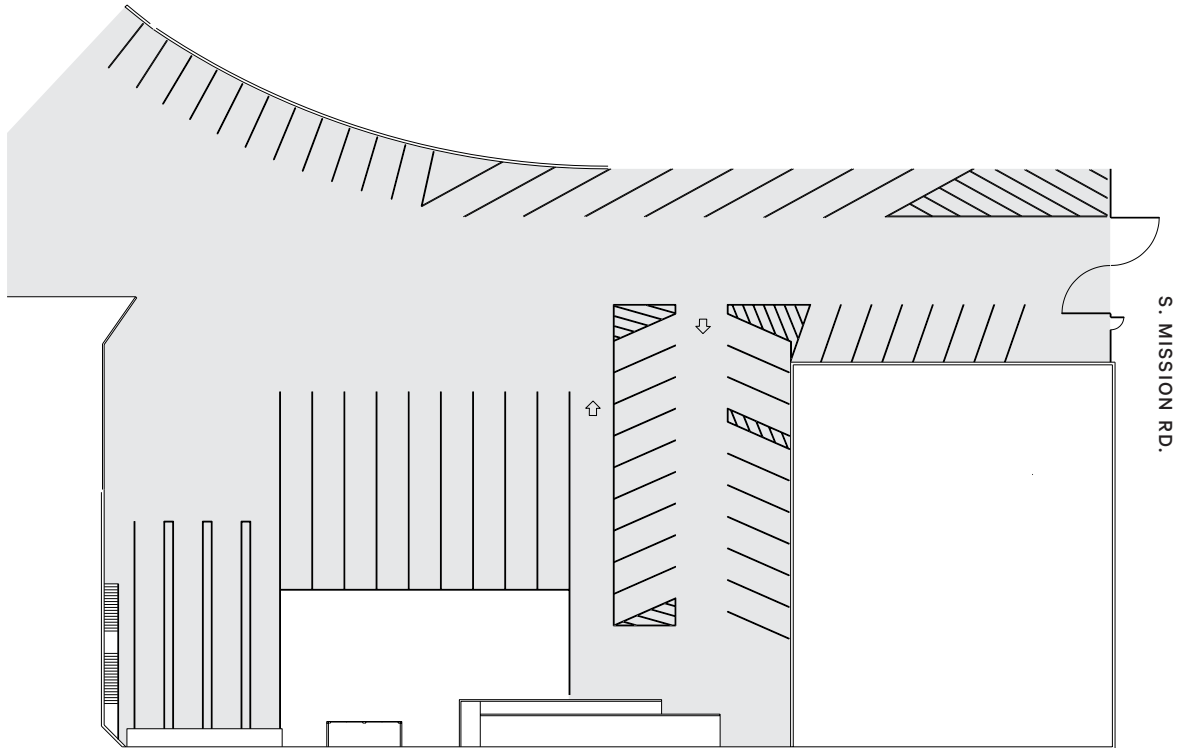

LOT F

USE Flexible Space:
Parking, Catering, Basecamp

DIMENSIONS N/A

PARKING 45 CAR SPACES
13 TRAILER SPACES