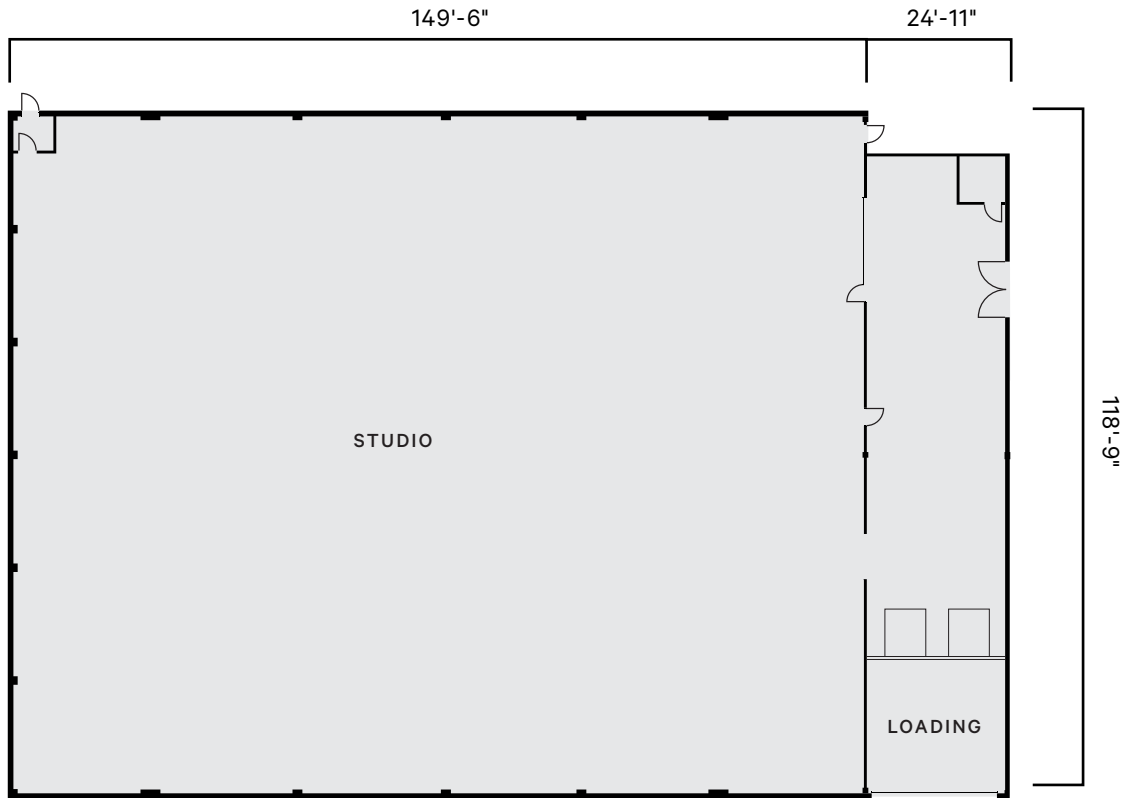

FLOOR PLAN

# MISSION ONE

USE	SOUND STAGE
SQ.FT.	20,408
CEILING HEIGHT	34'-0"