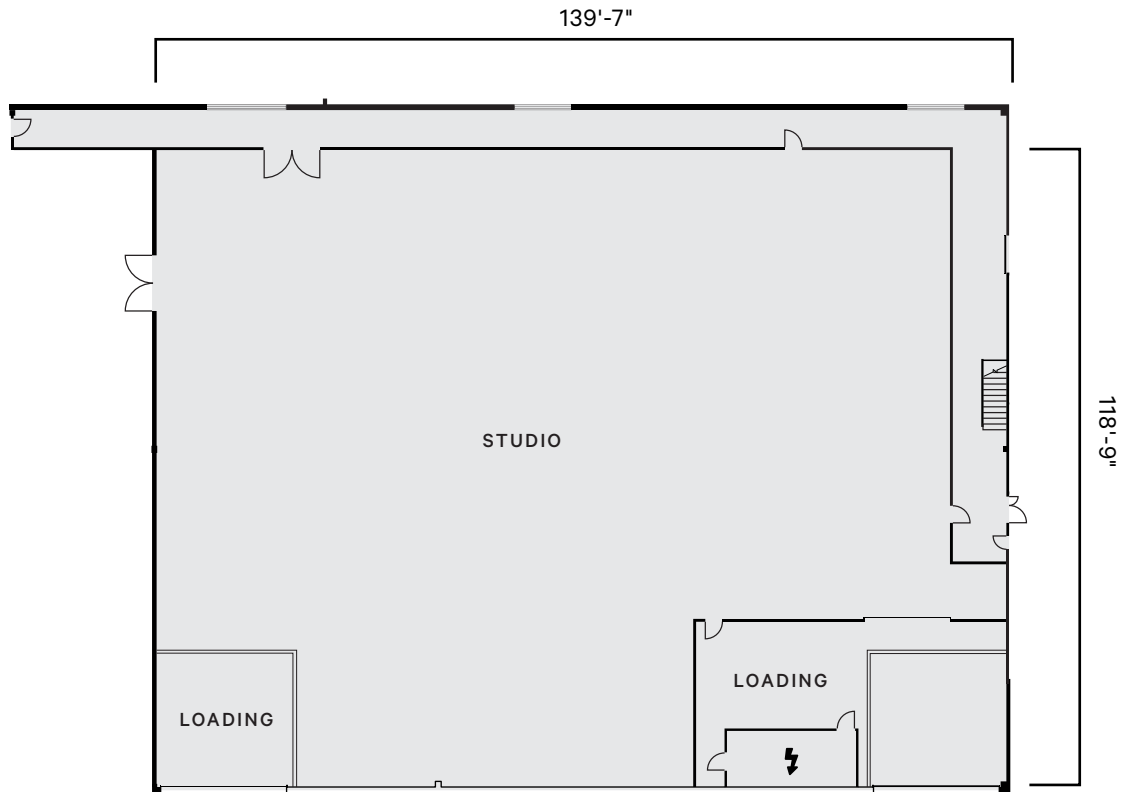

FLOOR PLAN

MISSION TWO

USE	SOUND STAGE
SQ.FT.	15,936
CEILING HEIGHT	25'-0"