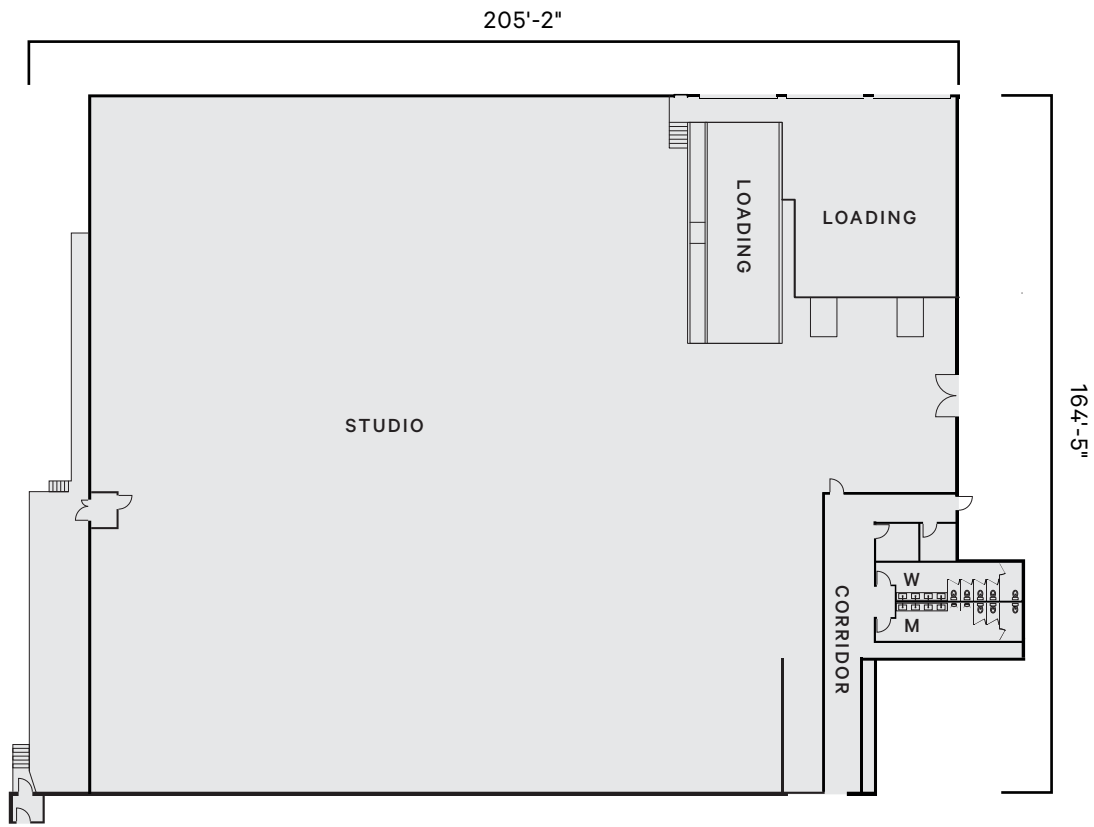

FLOOR PLAN

MISSION THREE

USE	SOUND STAGE
SQ.FT.	31,428
CEILING HEIGHT	34'-0"