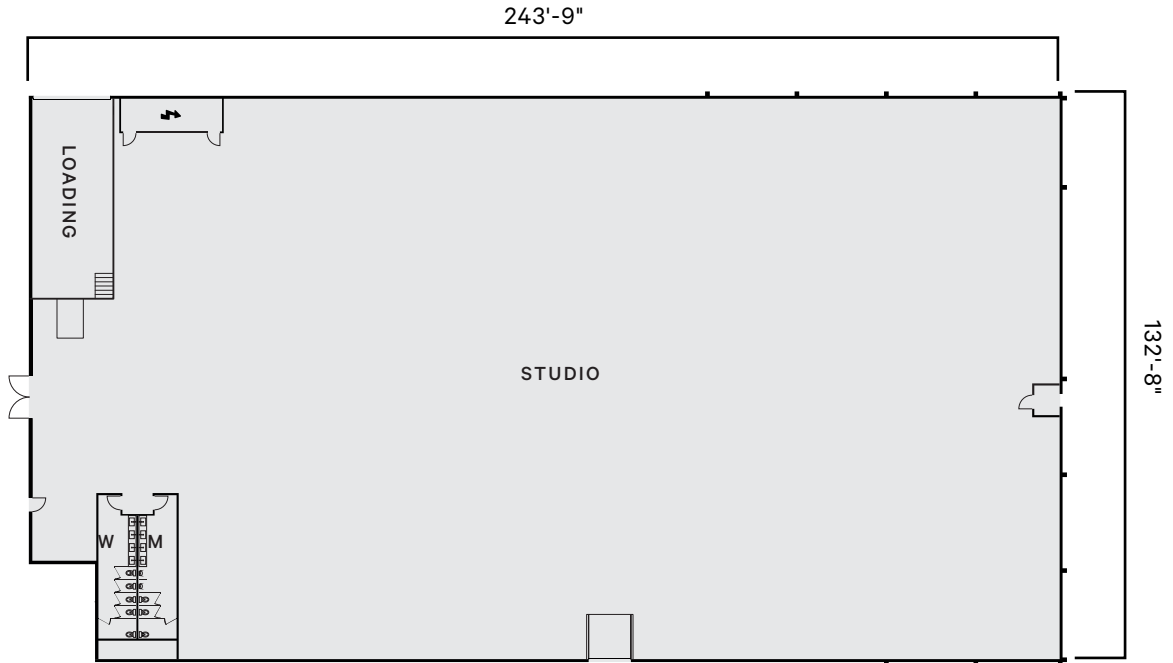

FLOOR PLAN

MISSION FOUR

USE	SOUND STAGE
SQ.FT.	31,919
CEILING HEIGHT	34'-0"