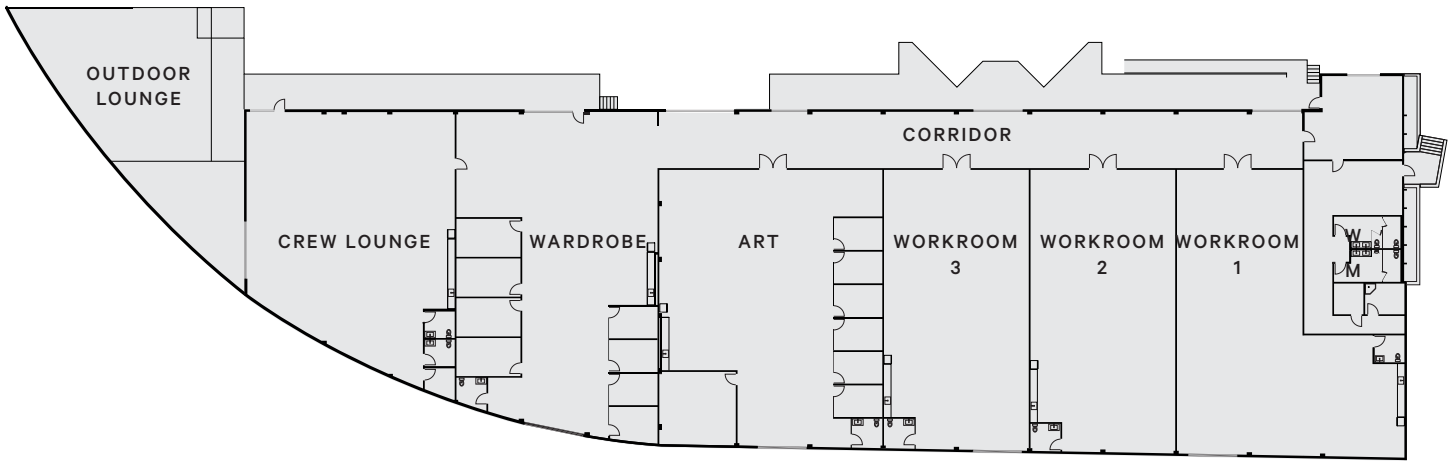

FLOOR PLAN

MISSION 524

USE	OFFICE
SQ.FT.	30,475.2
CEILING HEIGHT	N/A