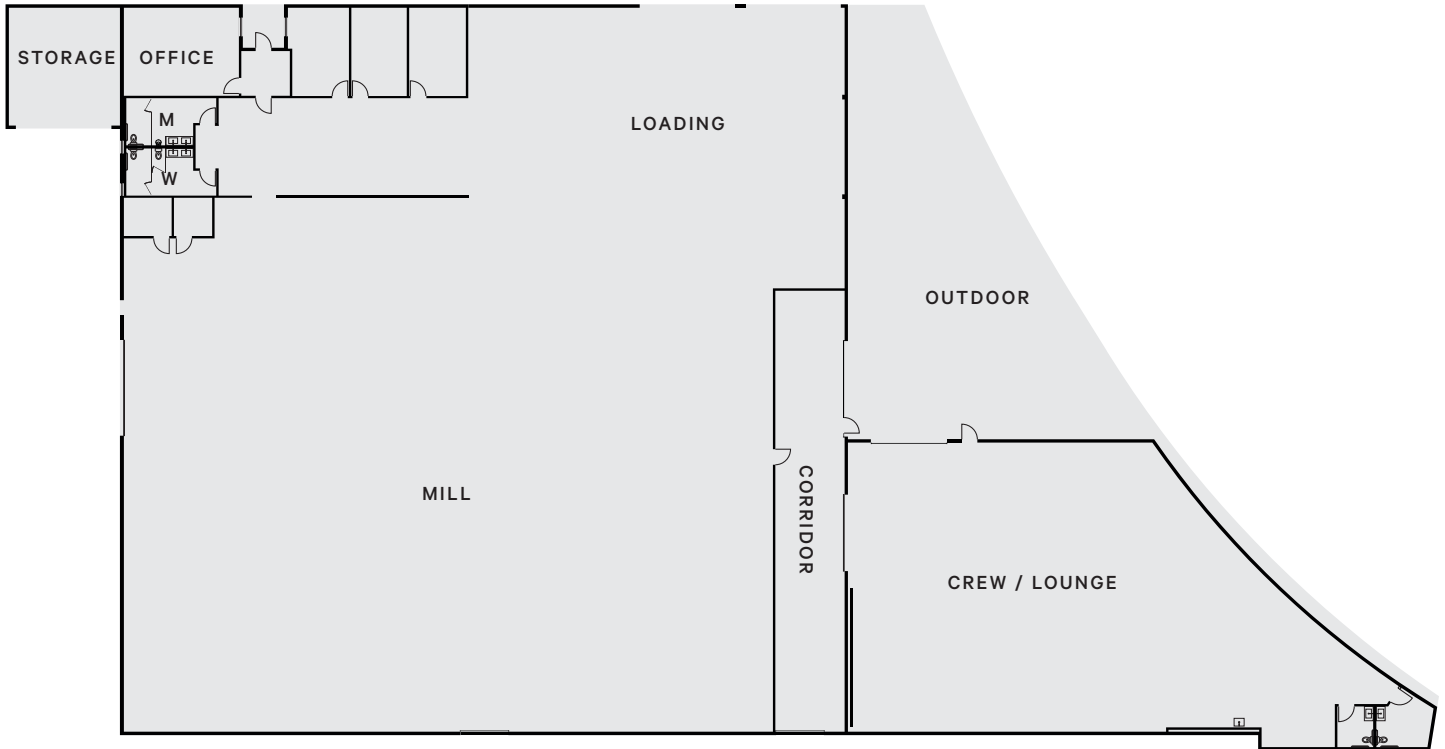

FLOOR PLAN

# MISSION 539

USE	OFFICE / FLEXIBLE WAREHOUSE
SQ.FT.	29,729
CEILING HEIGHT	N/A