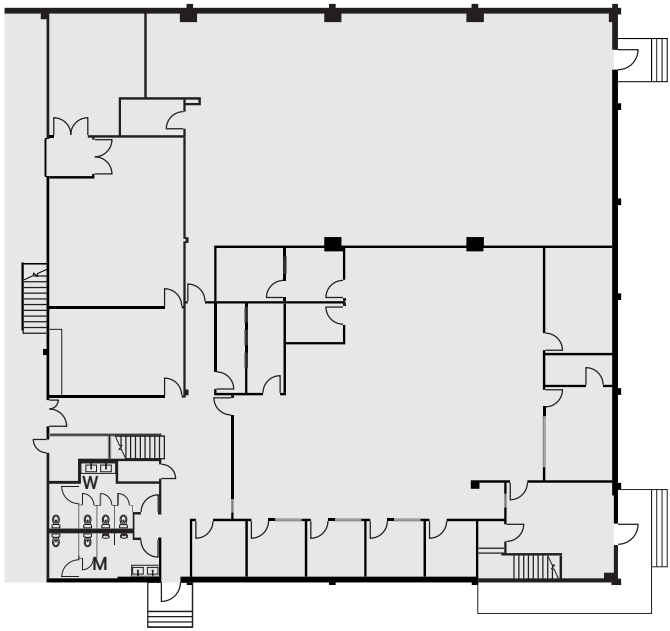

FLOOR PLAN

MISSION 550

USE	OFFICE
SQ.FT.	9,809
CEILING HEIGHT	N/A