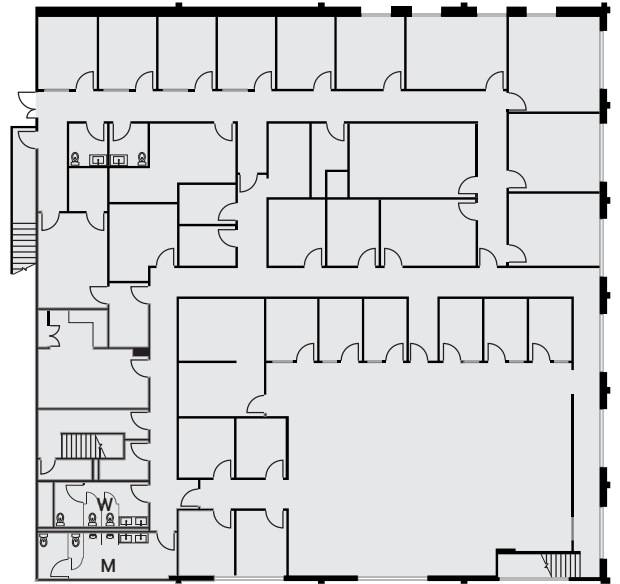

FLOOR PLAN

MISSION 550

USE	OFFICE
SQ.FT.	9,809
CEILING HEIGHT	N/A